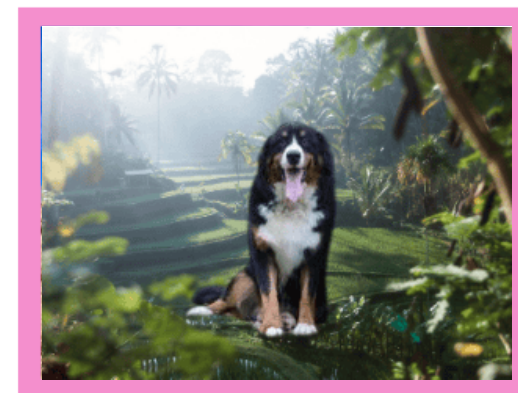

BIRTH CERTIFICATE

Name: Lillie
Date of Birth: May 25, 2026
Gender: Female
Breed: F1 Bernedoodle
Kennels: Blessed Hope Kennels
Location: Dunnville, KY 42528

Captain (Poodle)

Parents

Lanie (Bernese Mountain Dog)